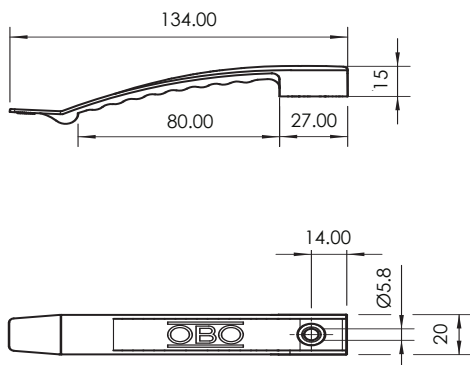

cable cleats

The CABLE CLEAT is a quick and easy cost effective cable management solution.

Cable cleats are quick to install to the underside of a desk with a low clearance area, hiding unsightly cabling while providing accessibility via the outer fingers to move and change the cables as needed.

The double sided CABLE CLEAT provides separation for data and power cables. Install cable cleats with a single screw that is suitable for the surface material.

SINGLE CABLE CLEAT

DOUBLE CABLE CLEAT

Product Code	Description
7112197	SINGLE SIDED CABLE CLEAT GREY
7112198	DOUBLE SIDED CABLE CLEAT GREY