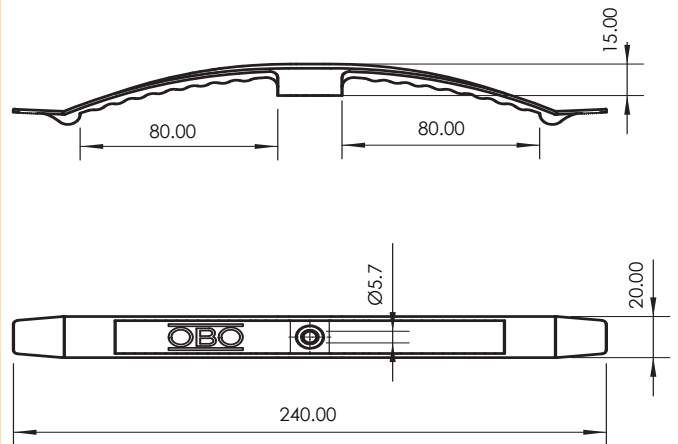

cable cleats

The CABLE CLEAT is a quick and easy cost effective cable management solution.

Cable cleats are quick to install to the underside of a desk with a low clearance area, hiding unsightly cabling while providing accessibility via the outer fingers to move and change the cables as needed.

The double sided CABLE CLEAT provides separation for data and power cables. Install cable cleats with a single screw that is suitable for the surface material.

SINGLE CABLE CLEAT

DOUBLE CABLE CLEAT

Product Code	Description
7112197	SINGLE SIDED CABLE CLEAT GREY
7112198	DOUBLE SIDED CABLE CLEAT GREY